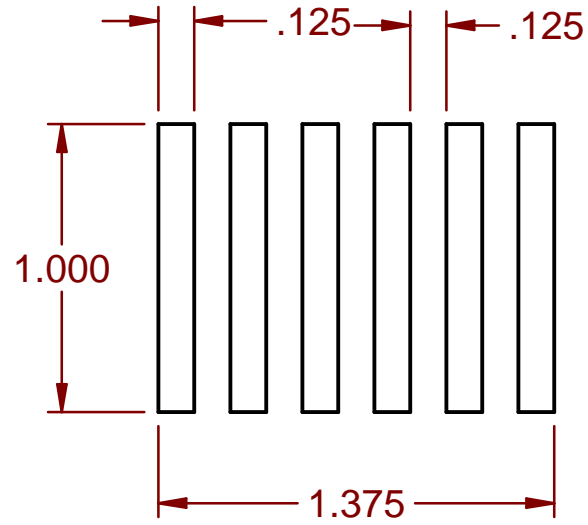

# VENT PATTERNS

**B U C K E Y E**

**s h a p e f o r m**

800.728.0776

www.buckeyeshapeform.com