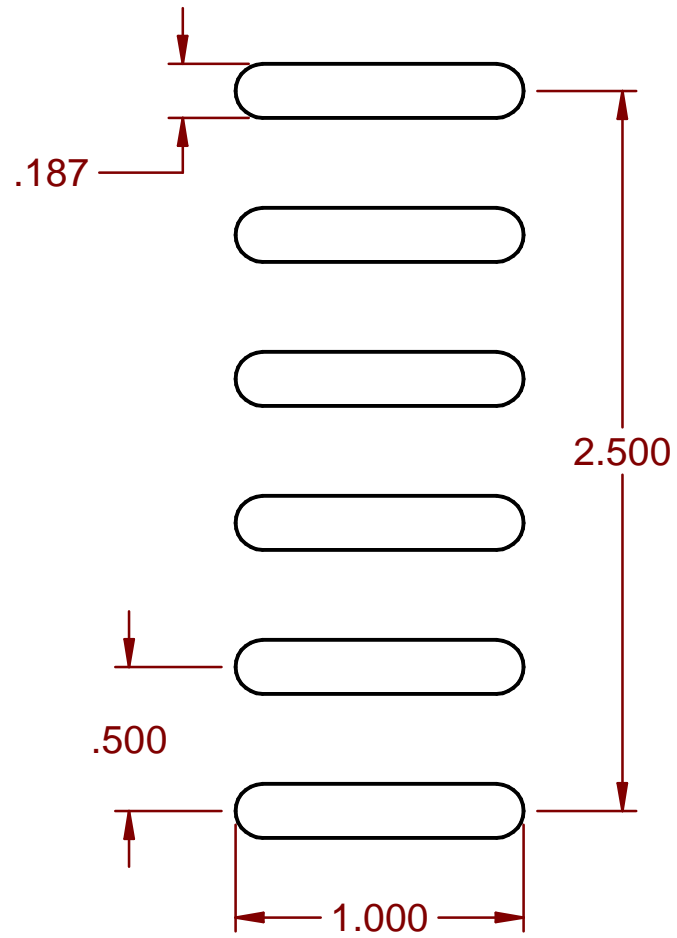

# VENT PATTERNS

**B U C K E Y E**

**s h a p e f o r m**

800.728.0776

www.buckeyeshapeform.com