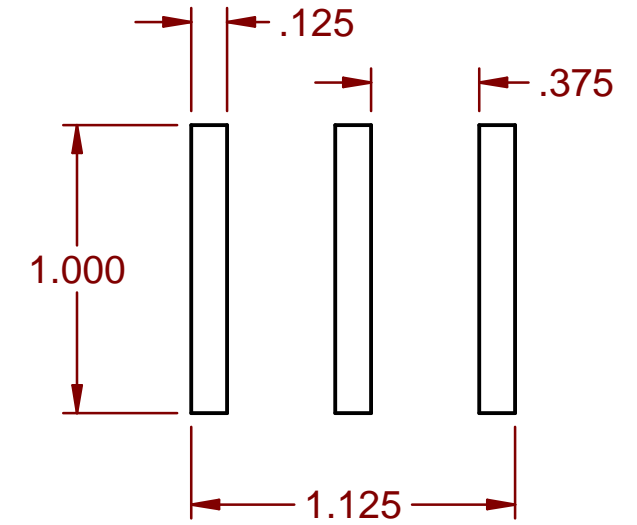

# VENT PATTERNS

**B U C K E Y E**

**s h a p e f o r m**

800.728.0776

www.buckeyeshapeform.com