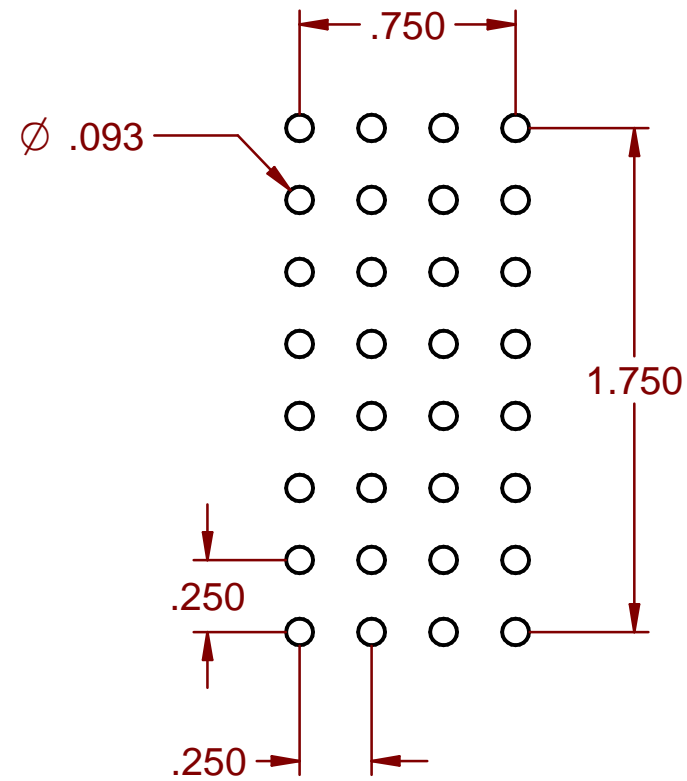

VENT PATTERNS

B U C K E Y E

s h a p e f o r m

800.728.0776

www.buckeyeshapeform.com