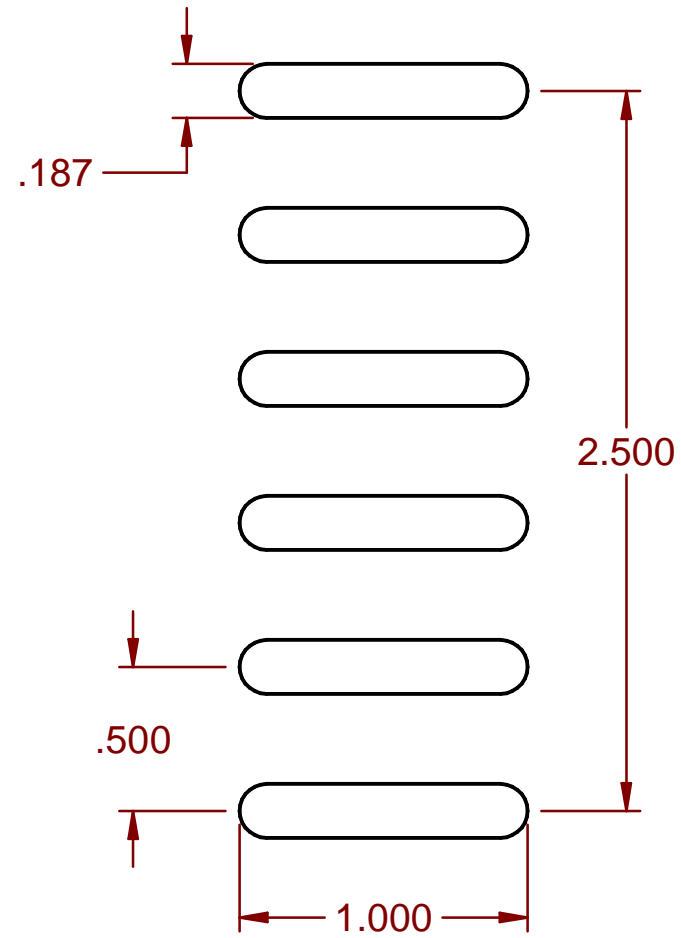

VENT PATTERNS

B U C K E Y E

s h a p e f o r m

800.728.0776

www.buckeyeshapeform.com