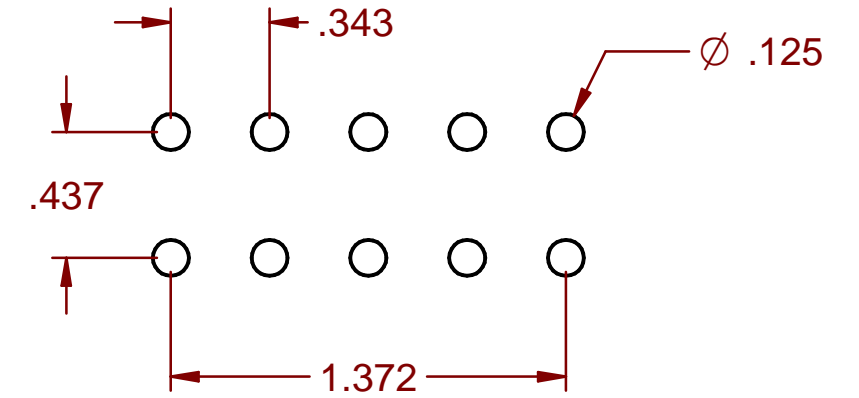

VENT PATTERNS

B U C K E Y E

s h a p e f o r m

800.728.0776

www.buckeyeshapeform.com